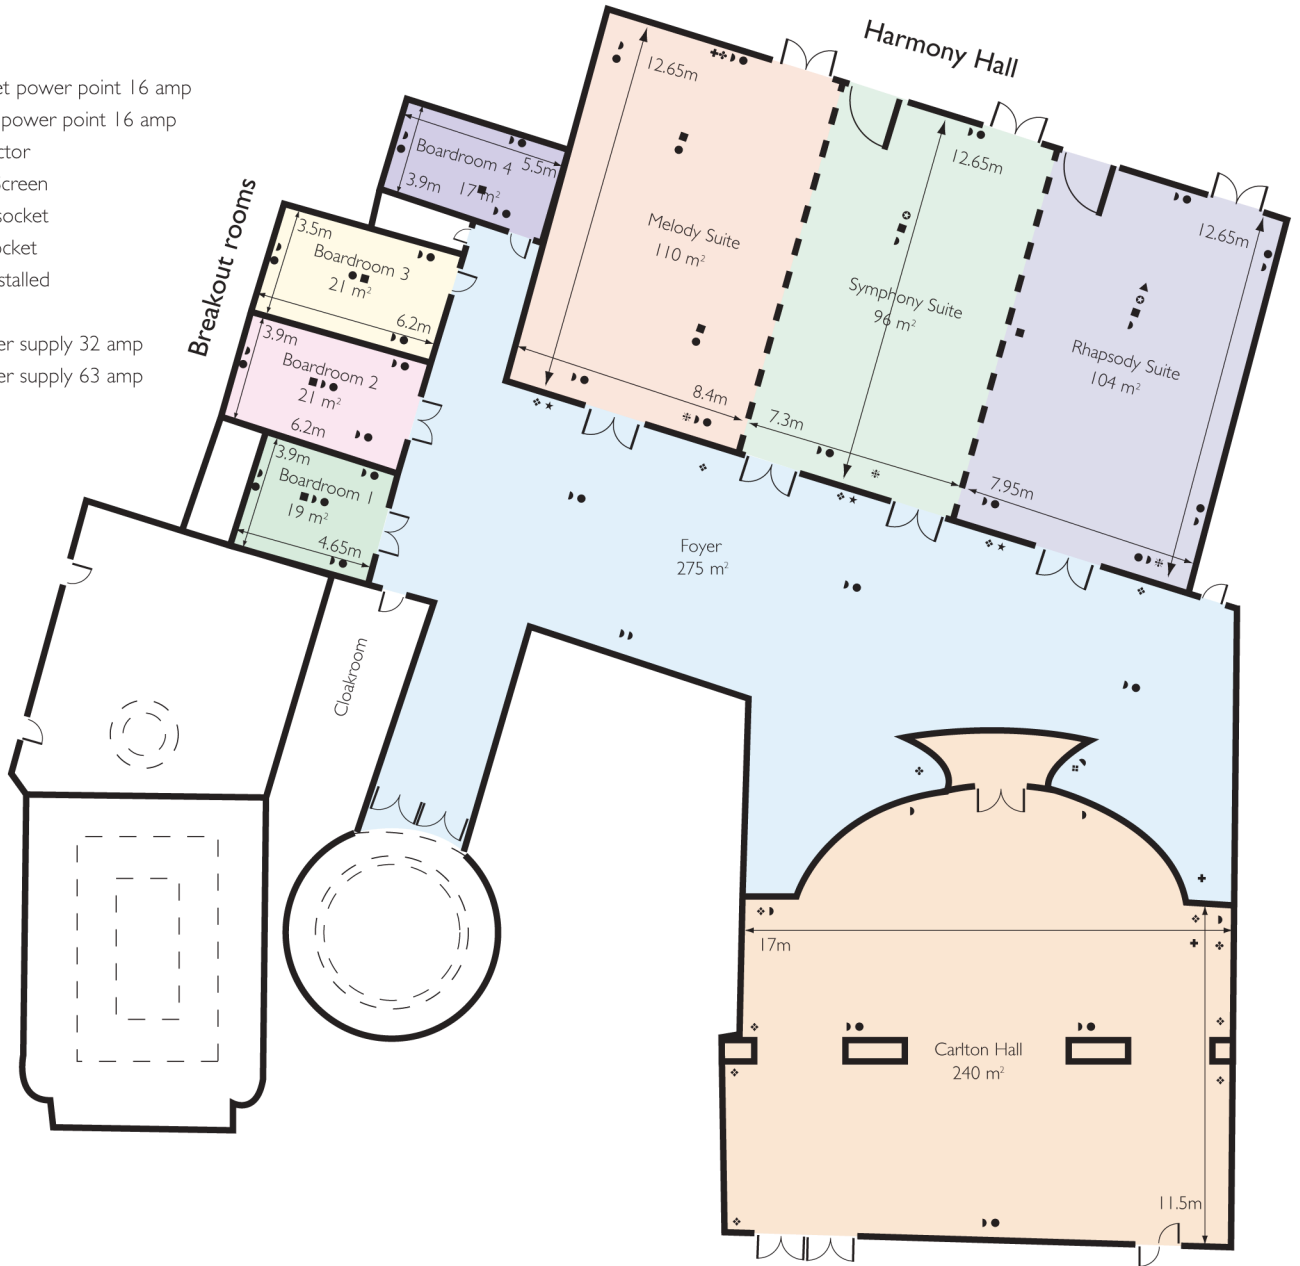

# Meeting Facilities Floorplan Radisson Blu Carlton Hotel, Bratislava

## Key

- Double socket power point 16 amp
- ❖ Single socket power point 16 amp
- ⊕ Laptop projector
- Projector + Screen
- ▲ Microphone socket
- ▶ Telephone socket
- ✱ Telephone installed
- ★ TV socket
- ⚡ 3 phase power supply 32 amp
- ⚡ 3 phase power supply 63 amp

	Boardroom style	Classroom style	U-Shape style	Banquet style	Theatre style	Reception	Square metres	Electrical points	Lighting	TV sockets	Telephone sockets
Breakout Room 1	10	-	-	-	-	-	17.4	✓	✓	✓	✓
Breakout Room 2	12	-	-	-	-	-	21.38	✓	✓	✓	✓
Breakout Room 3	8	10	-	-	14	-	21.01	✓	✓	✓	✓
Breakout Room 4	8	6	-	-	12	-	15.91	✓	✓	✓	✓
Rhapsody Suite	32	45	29	80	80	110	100	✓	✓	✓	✓
Melody Suite	32	50	32	80	80	110	106	✓	✓	✓	✓
Symphony Suite	32	45	29	80	80	110	94	✓	✓	✓	✓
Melody & Symphony	46	105	48	160	220	350	100	✓	✓	✓	✓
Harmony Hall	65	180	72	260	380	400	303	✓	✓	✓	✓
Carlton Hall	35	-	32	-	80	200	229	✓	✓	✓	✓